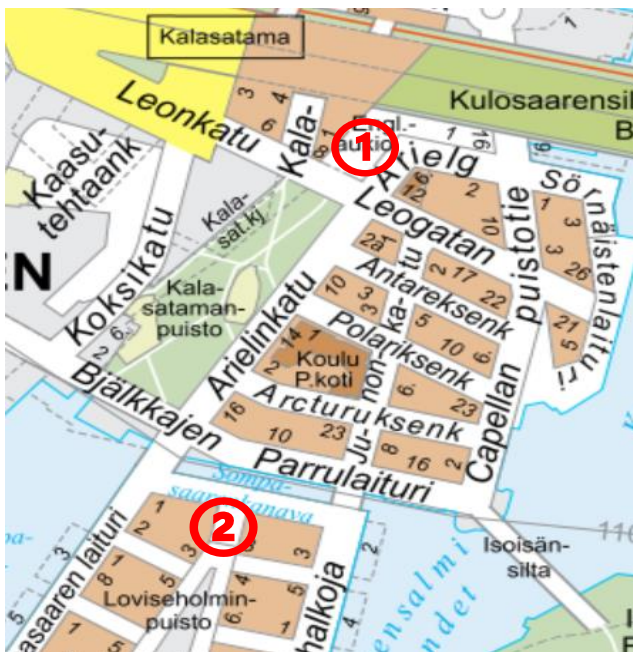

IMU RECYCLING DAYS

SATURDAY 6.4. and 4.5.2024 10AM - 3PM

LARGE MIXED WASTE, ELECTRICAL WASTE AND SCRAP METAL will be collected at two collection points.

This waste collection is only for residents using the pipeline-based waste collection system. Please present your IMU-key at the collection point.

The collection points are located on the map:

- 1. Collection point Englantilaisaukio** is located in between REDI, Leonkatu and Arielinkatu
- 2. Collection point Sompasaari** is located at Loviseholminkuja.